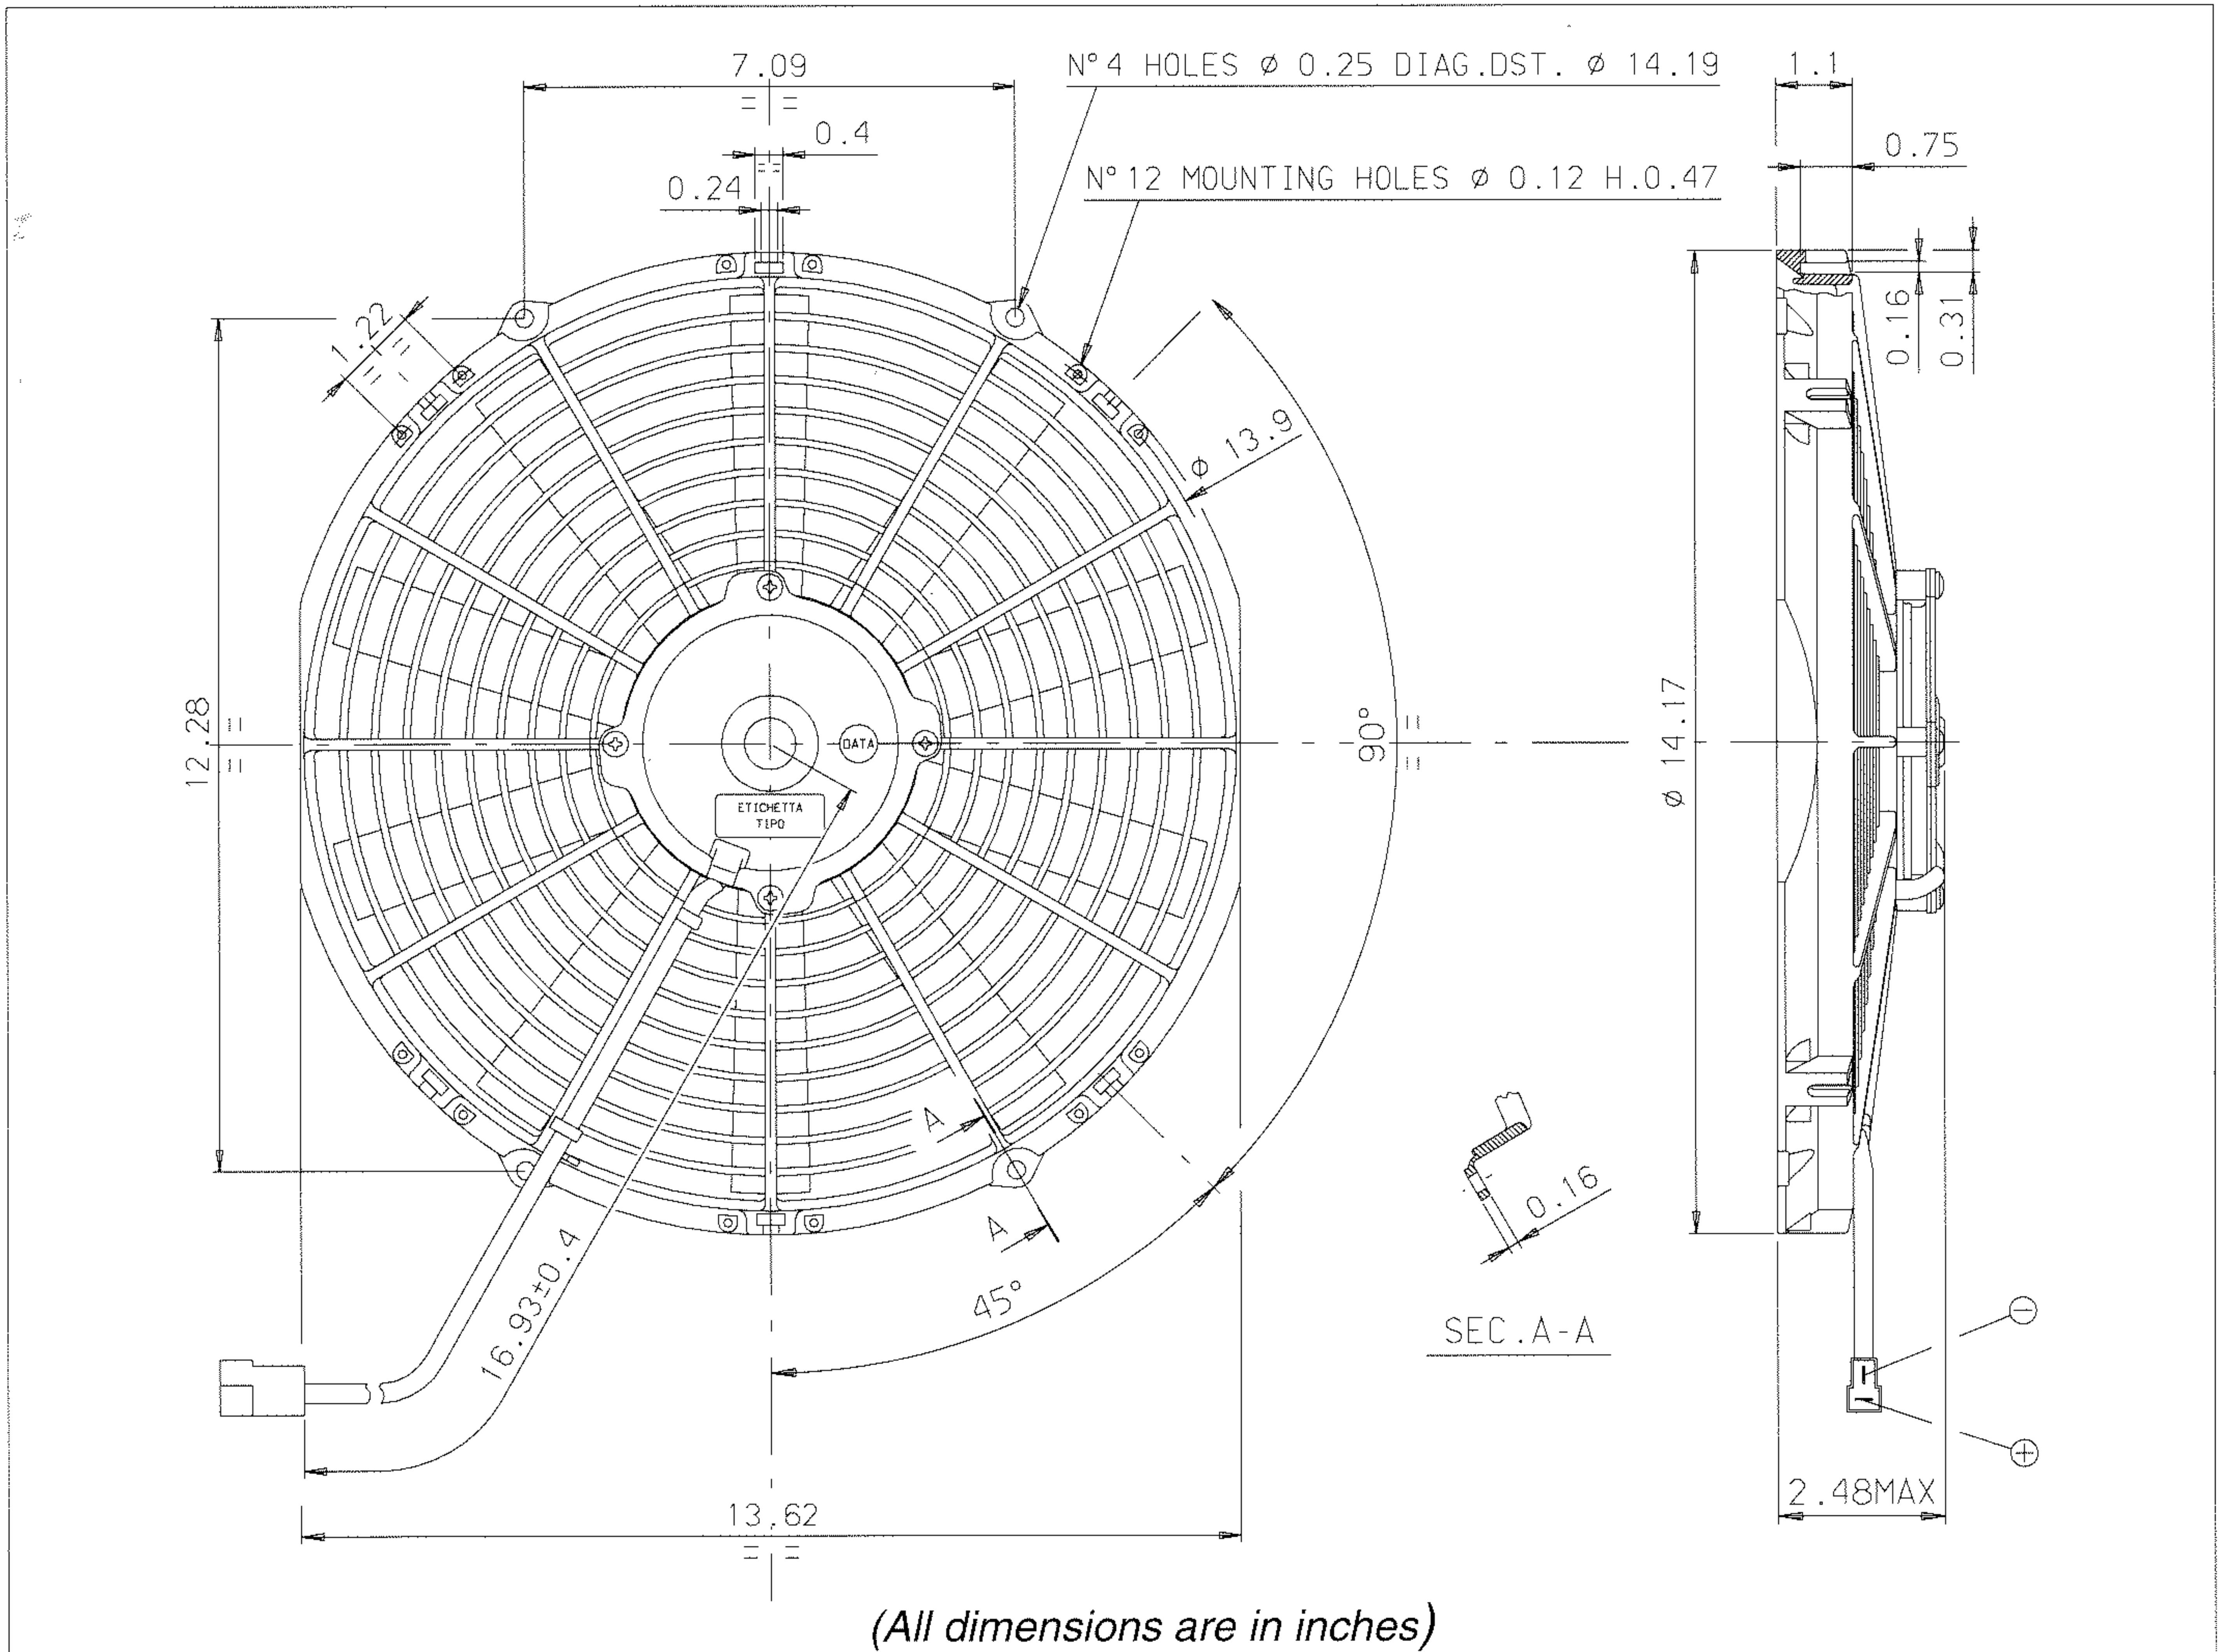

Art. 30101507 30101508	Type VA13 - AP51/C - 35A Pull VA13 - AP51/C - 35S Push	Fan diameter 13"
------------------------------	--	---------------------

\* Weight 3.344 lbs. approx.

\* Long life

\* Closed motor